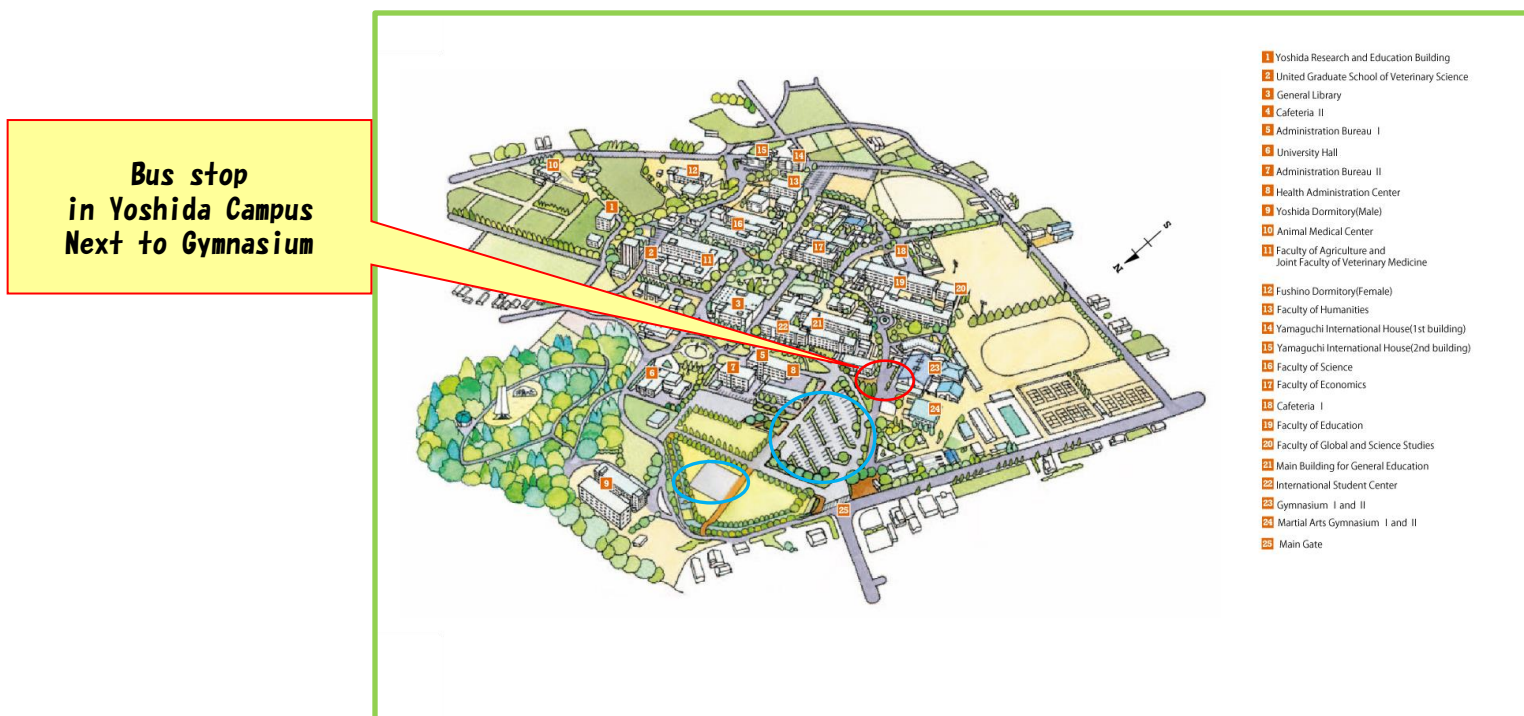

Entrance Ceremony Shuttle Bus Service

○From Yoshida Campus Yoshida Campus ↔ Ishin Memorial Park

Bound for Ishin Memorial Park

Departure: Yoshida Campus Next to Gymnasium	→	Arrival: Ishin Memorial Park Main Parking lot (P1)
Shuttle bus from 8:00 am to 9:15 am		

Bound for Yoshida Campus

Departure: Ishin Memorial Park Main Parking lot (P1)	→	Arrival: Yoshida Campus Next to Gymnasium
Shuttle bus from after ceremony to 13:20 pm		

(NOTICE)

※Please be punctual.
The number of seats is limited.
In case there are no seats left, please kindly wait for another bus.