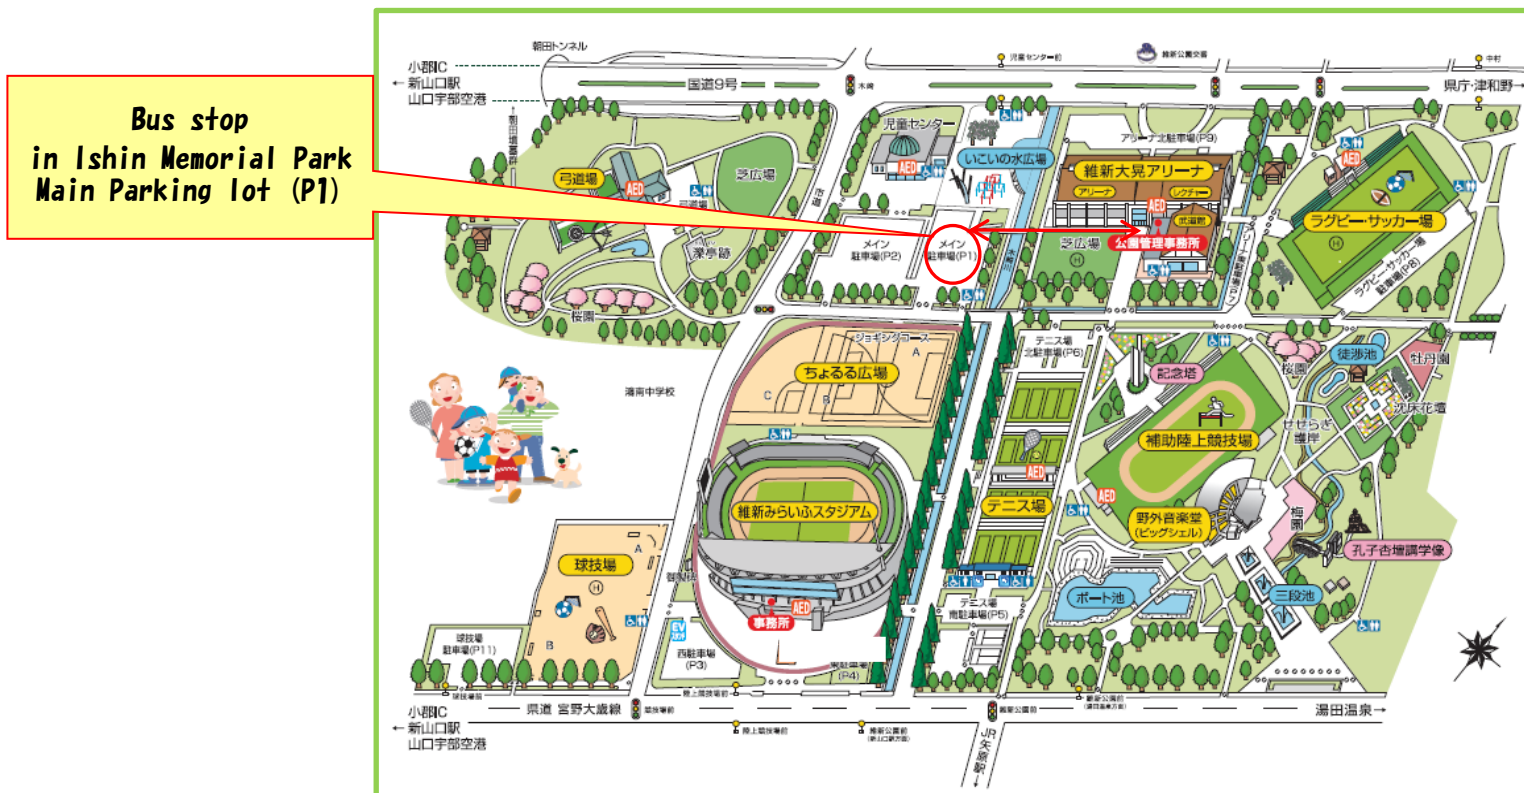

Entrance Ceremony Shuttle Bus Service

○From Yoshida Campus Yoshida Campus ↔ Ishin Memorial Park

Bound for Ishin Memorial Park

Departure: Yoshida Campus Next to Gymnasium	→	Arrival: Ishin Memorial Park Main Parking lot (P1)
Shuttle bus from 8:00 am to 9:15 am		

Bound for Yoshida Campus

Departure: Ishin Memorial Park Main Parking lot (P1)	→	Arrival: Yoshida Campus Next to Gymnasium
Shuttle bus from after ceremony to 13:20 pm		

(NOTICE)

※Please be punctual.
The number of seats is limited.
In case there are no seats left, please kindly wait for another bus.