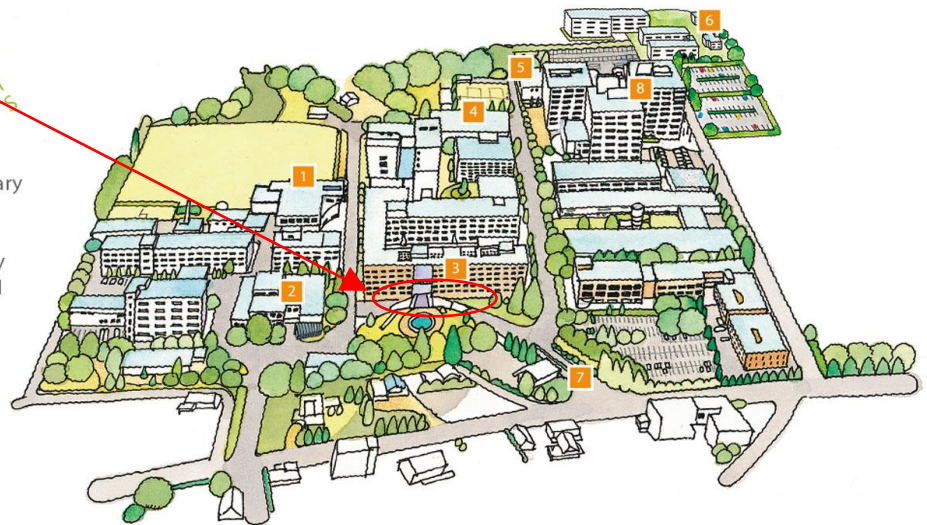

# Tokiwa Campus ↔ Ishin Memorial Park

Bus stop in Tokiwa Campus

- 1 Welfare Facility
- 2 Engineering Library
- 3 Main Hall
- 4 Gymnasium
- 5 Tokiwa Dormitory
- 6 Ube International House
- 7 Main Gate
- 8 Tokiwa Research and Education Building

Bus stop in Ishin Memorial Park

Contact: Educational Affairs Division, Faculty of Engineering +81-836-85-9010