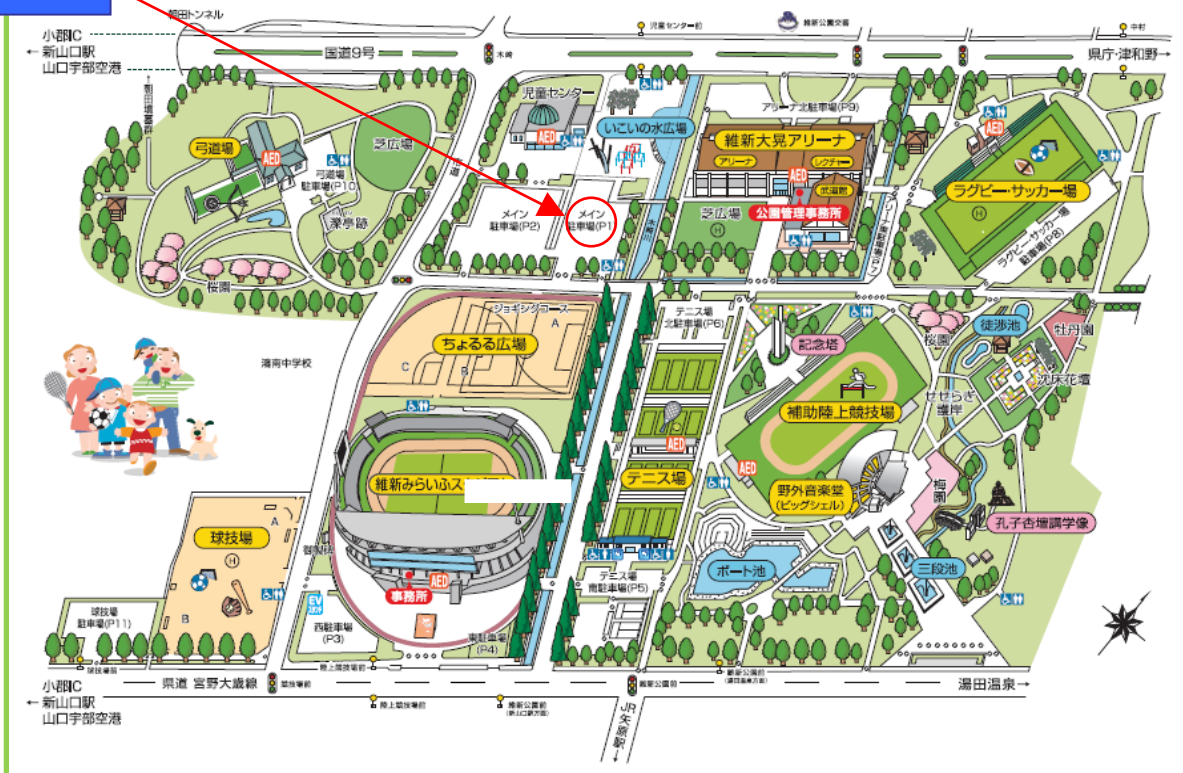

# Tokiwa Campus ↔ Ishin Memorial Park

Bus stop in Tokiwa Campus

- 1 Welfare Facility
- 2 Engineering Library
- 3 Main Hall
- 4 Gymnasium
- 5 Tokiwa Dormitory
- 6 Ube International House
- 7 Main Gate
- 8 Tokiwa Research and Education Building

Bus stop in Ishin Memorial Park

Contact: Educational Affairs Division, Faculty of Engineering +81-836-85-9010